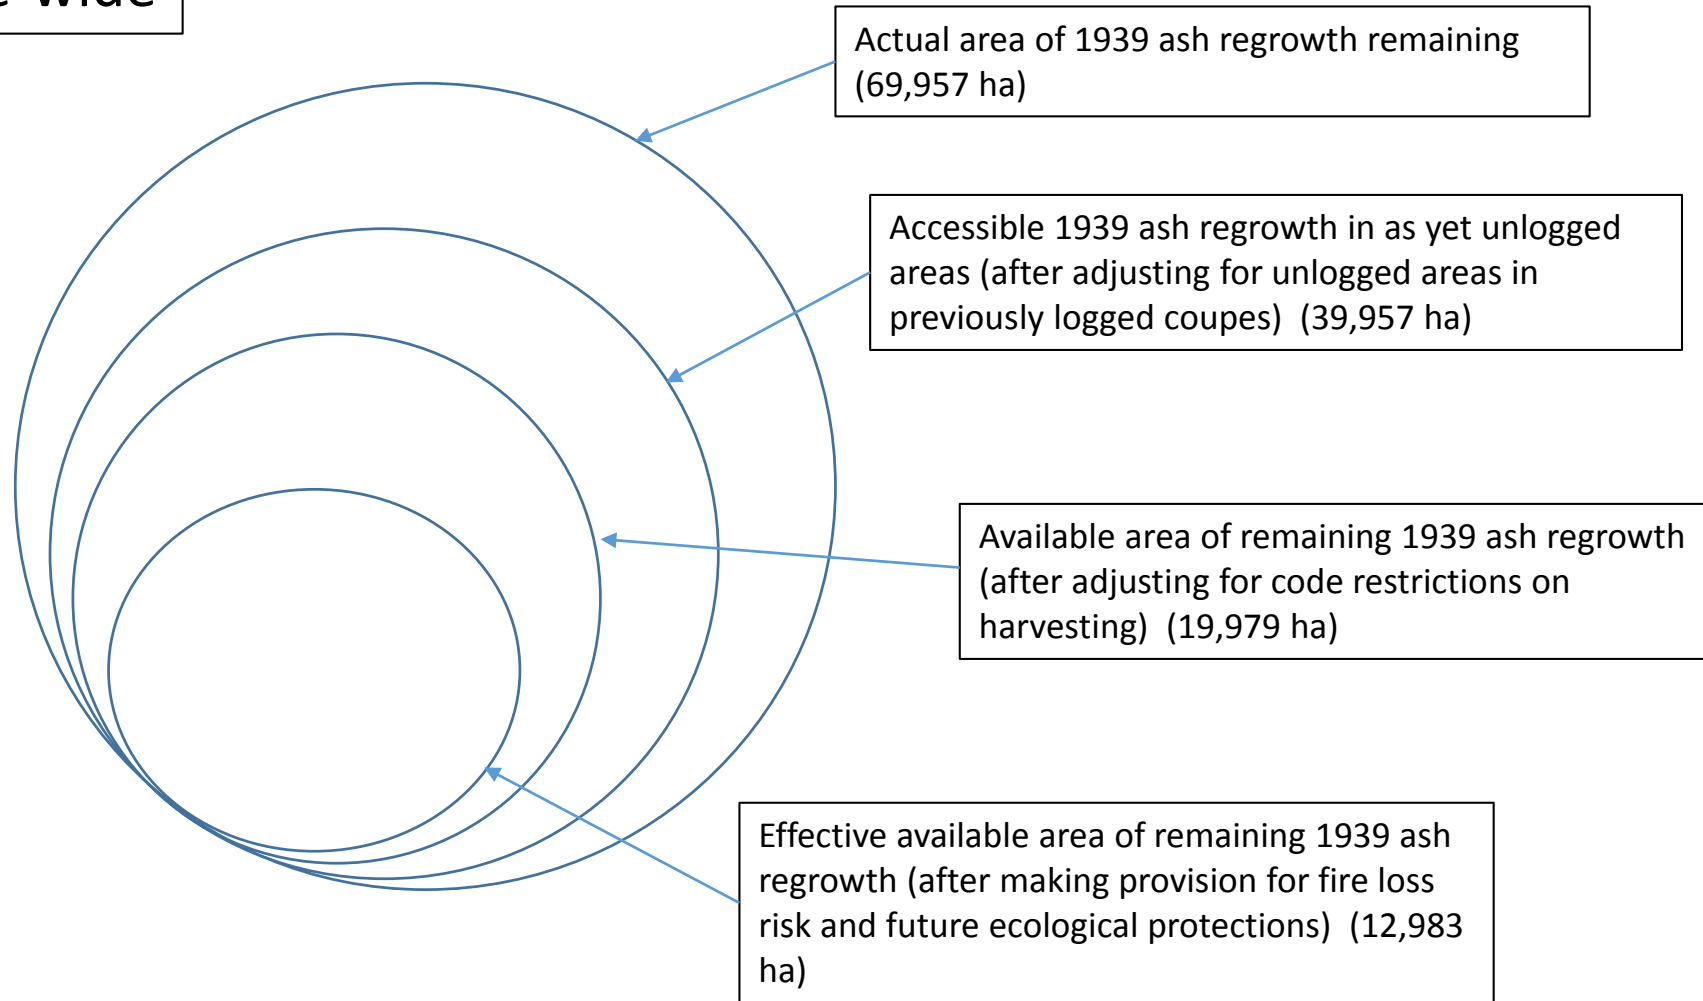

State-wide

At current rate of harvesting (1353 ha per year) the effective available area of remaining 1939 ash regrowth across Victoria will be completely logged out in 10 years