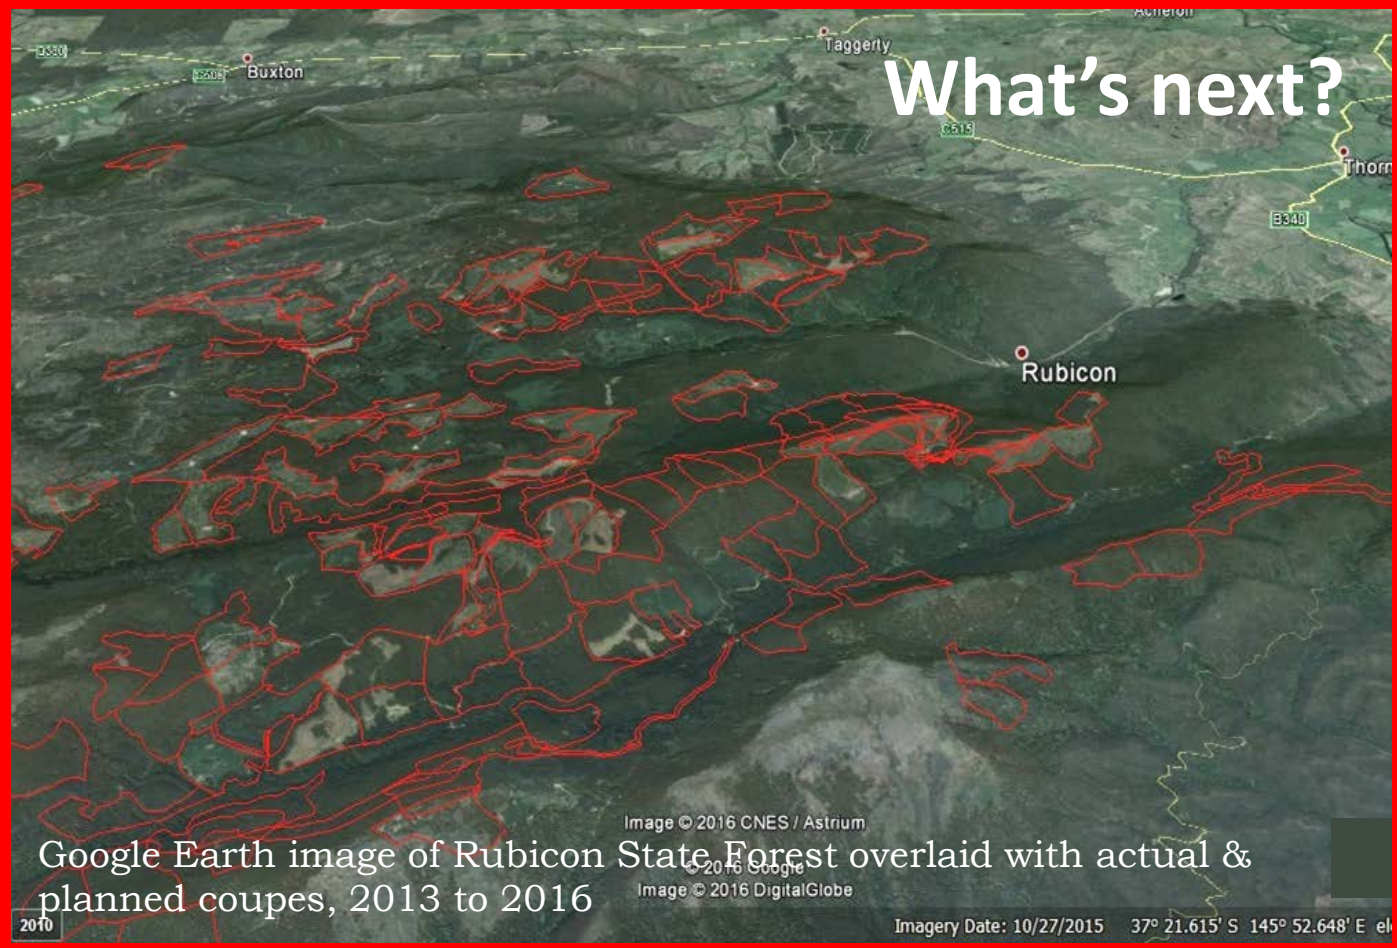

# Is this what we want?

2015 Google Earth image: logging in the Blue Range.

©2010 Google

# What's next?

Google Earth image of Rubicon State Forest overlaid with actual & planned coupes, 2013 to 2016

Image © 2016 CNES / Astrium

© 2016 Google

Image © 2016 DigitalGlobe

Imagery Date: 10/27/2015 37° 21.615' S 145° 52.648' E el