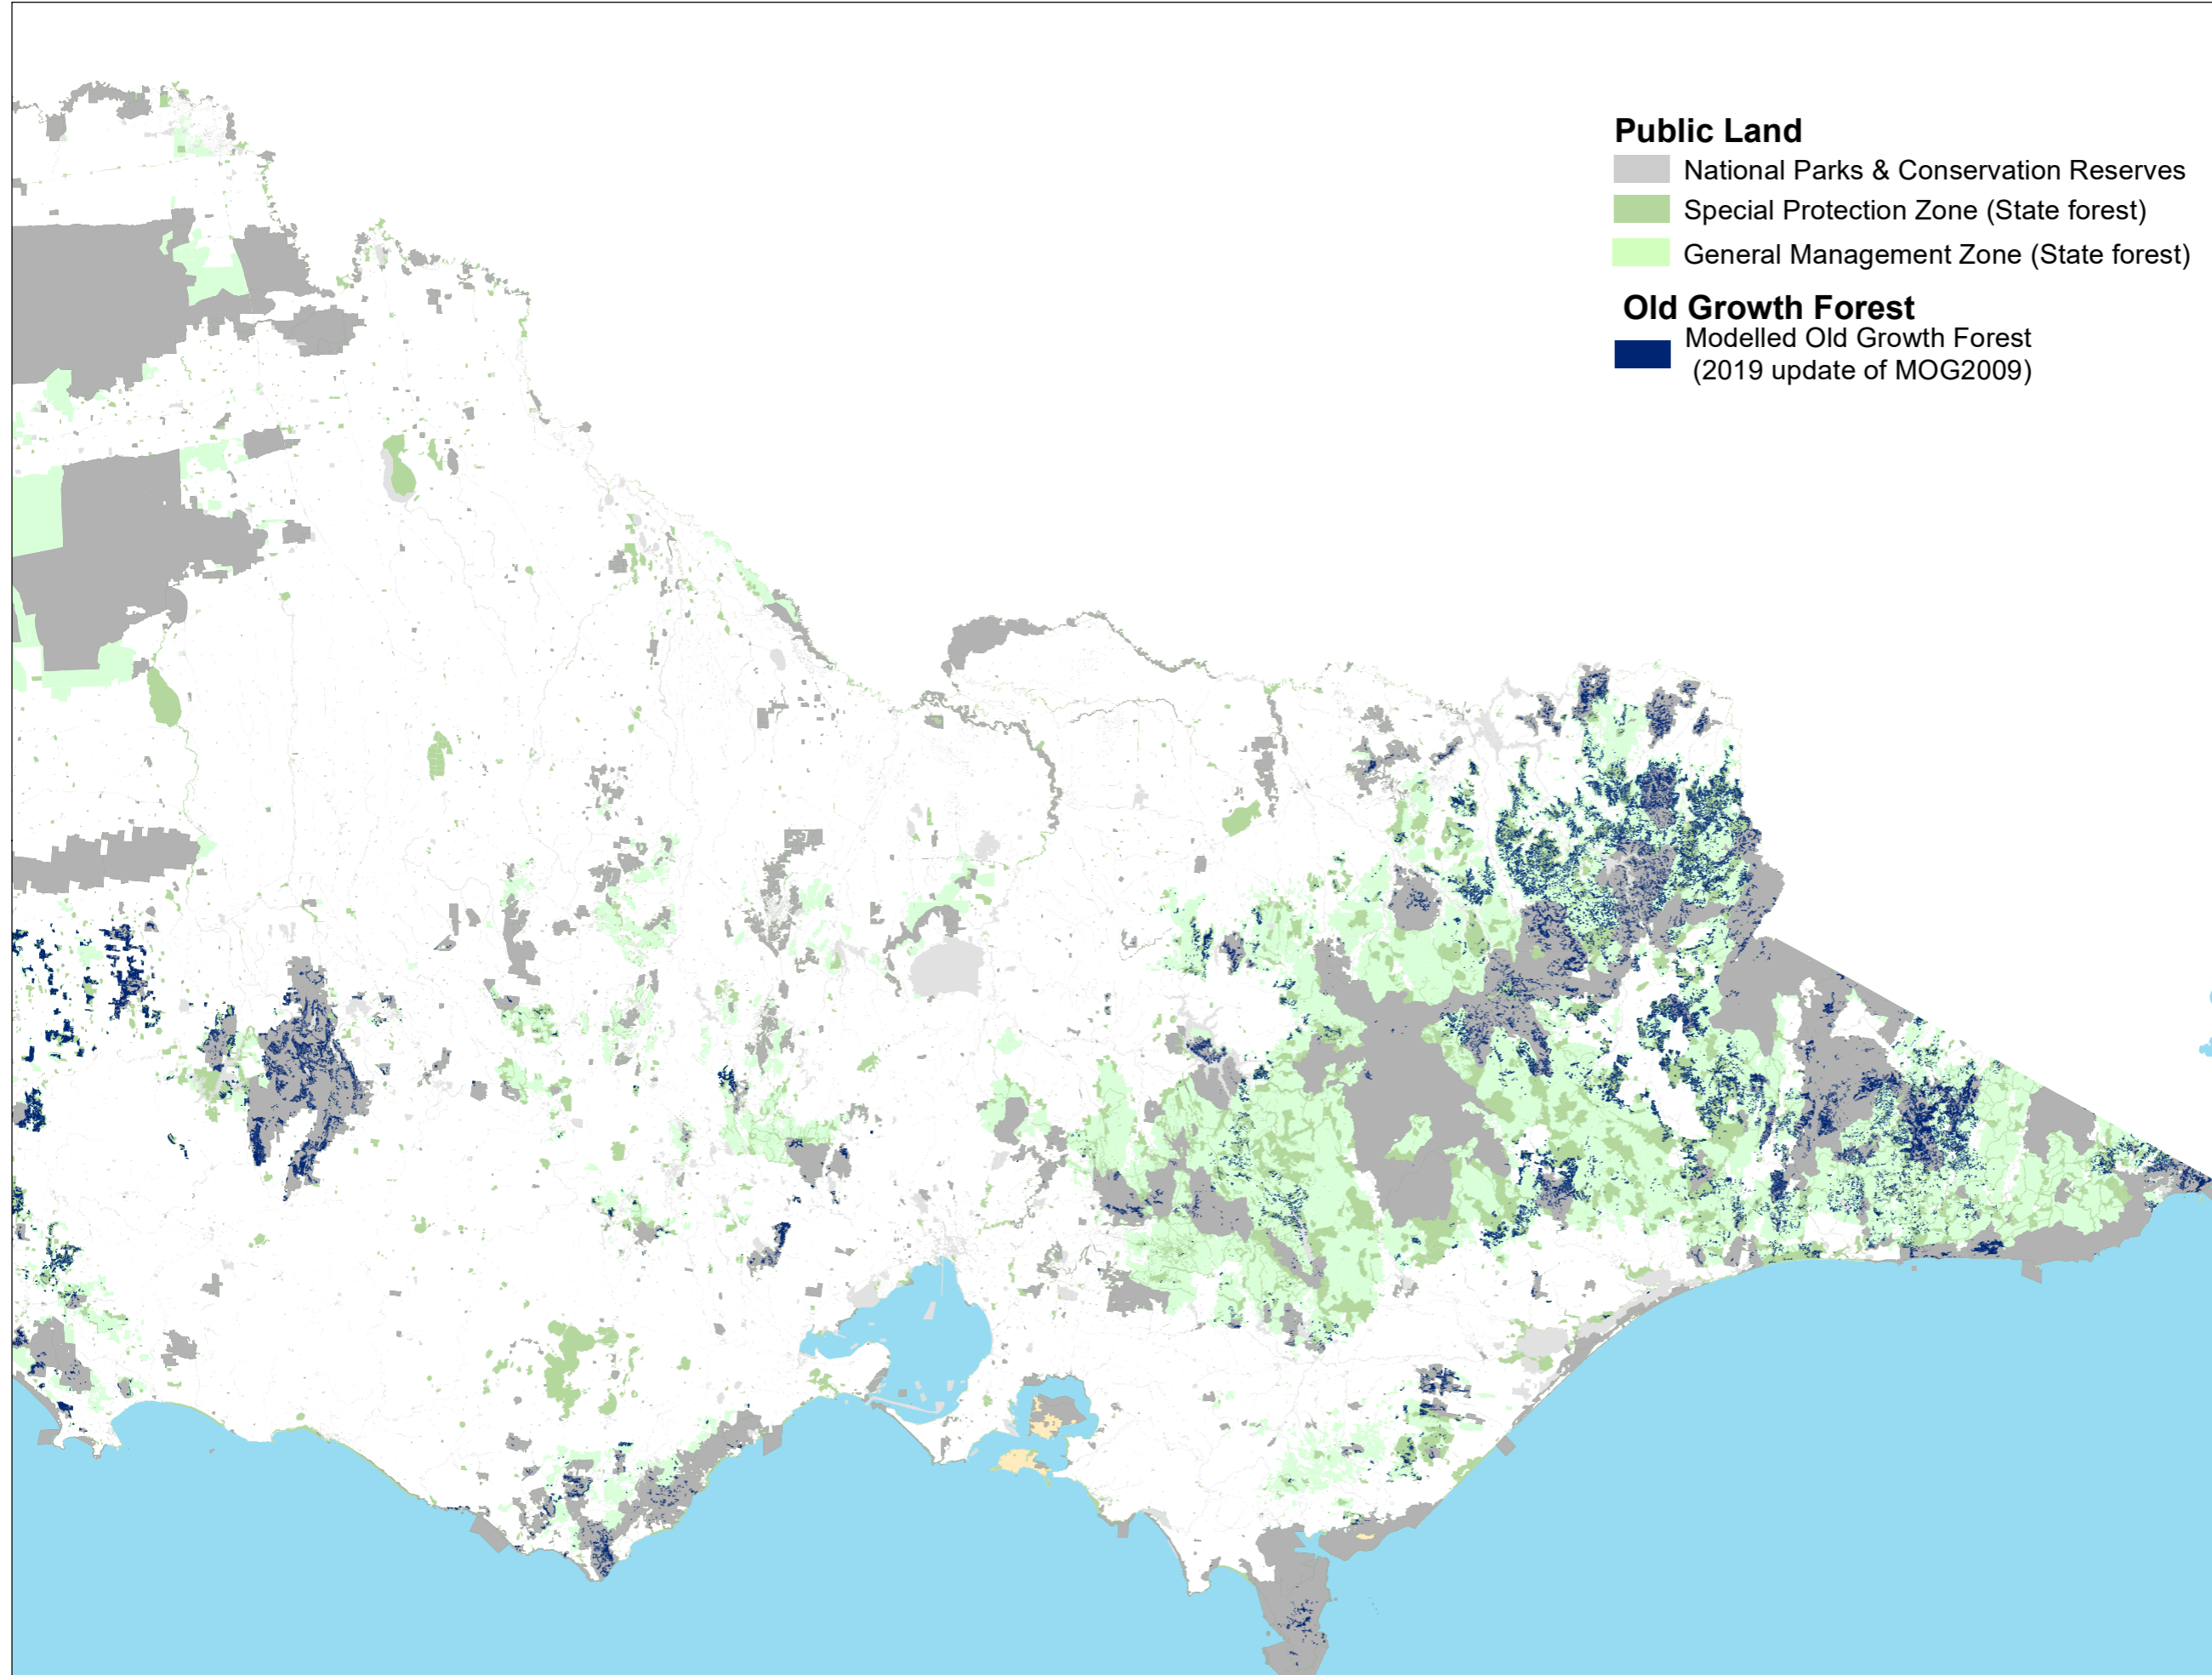

# Modelled Old Growth Forest

## Public Land

-  National Parks & Conservation Reserves
-  Special Protection Zone (State forest)
-  General Management Zone (State forest)

## Old Growth Forest

-  Modelled Old Growth Forest (2019 update of MOG2009)